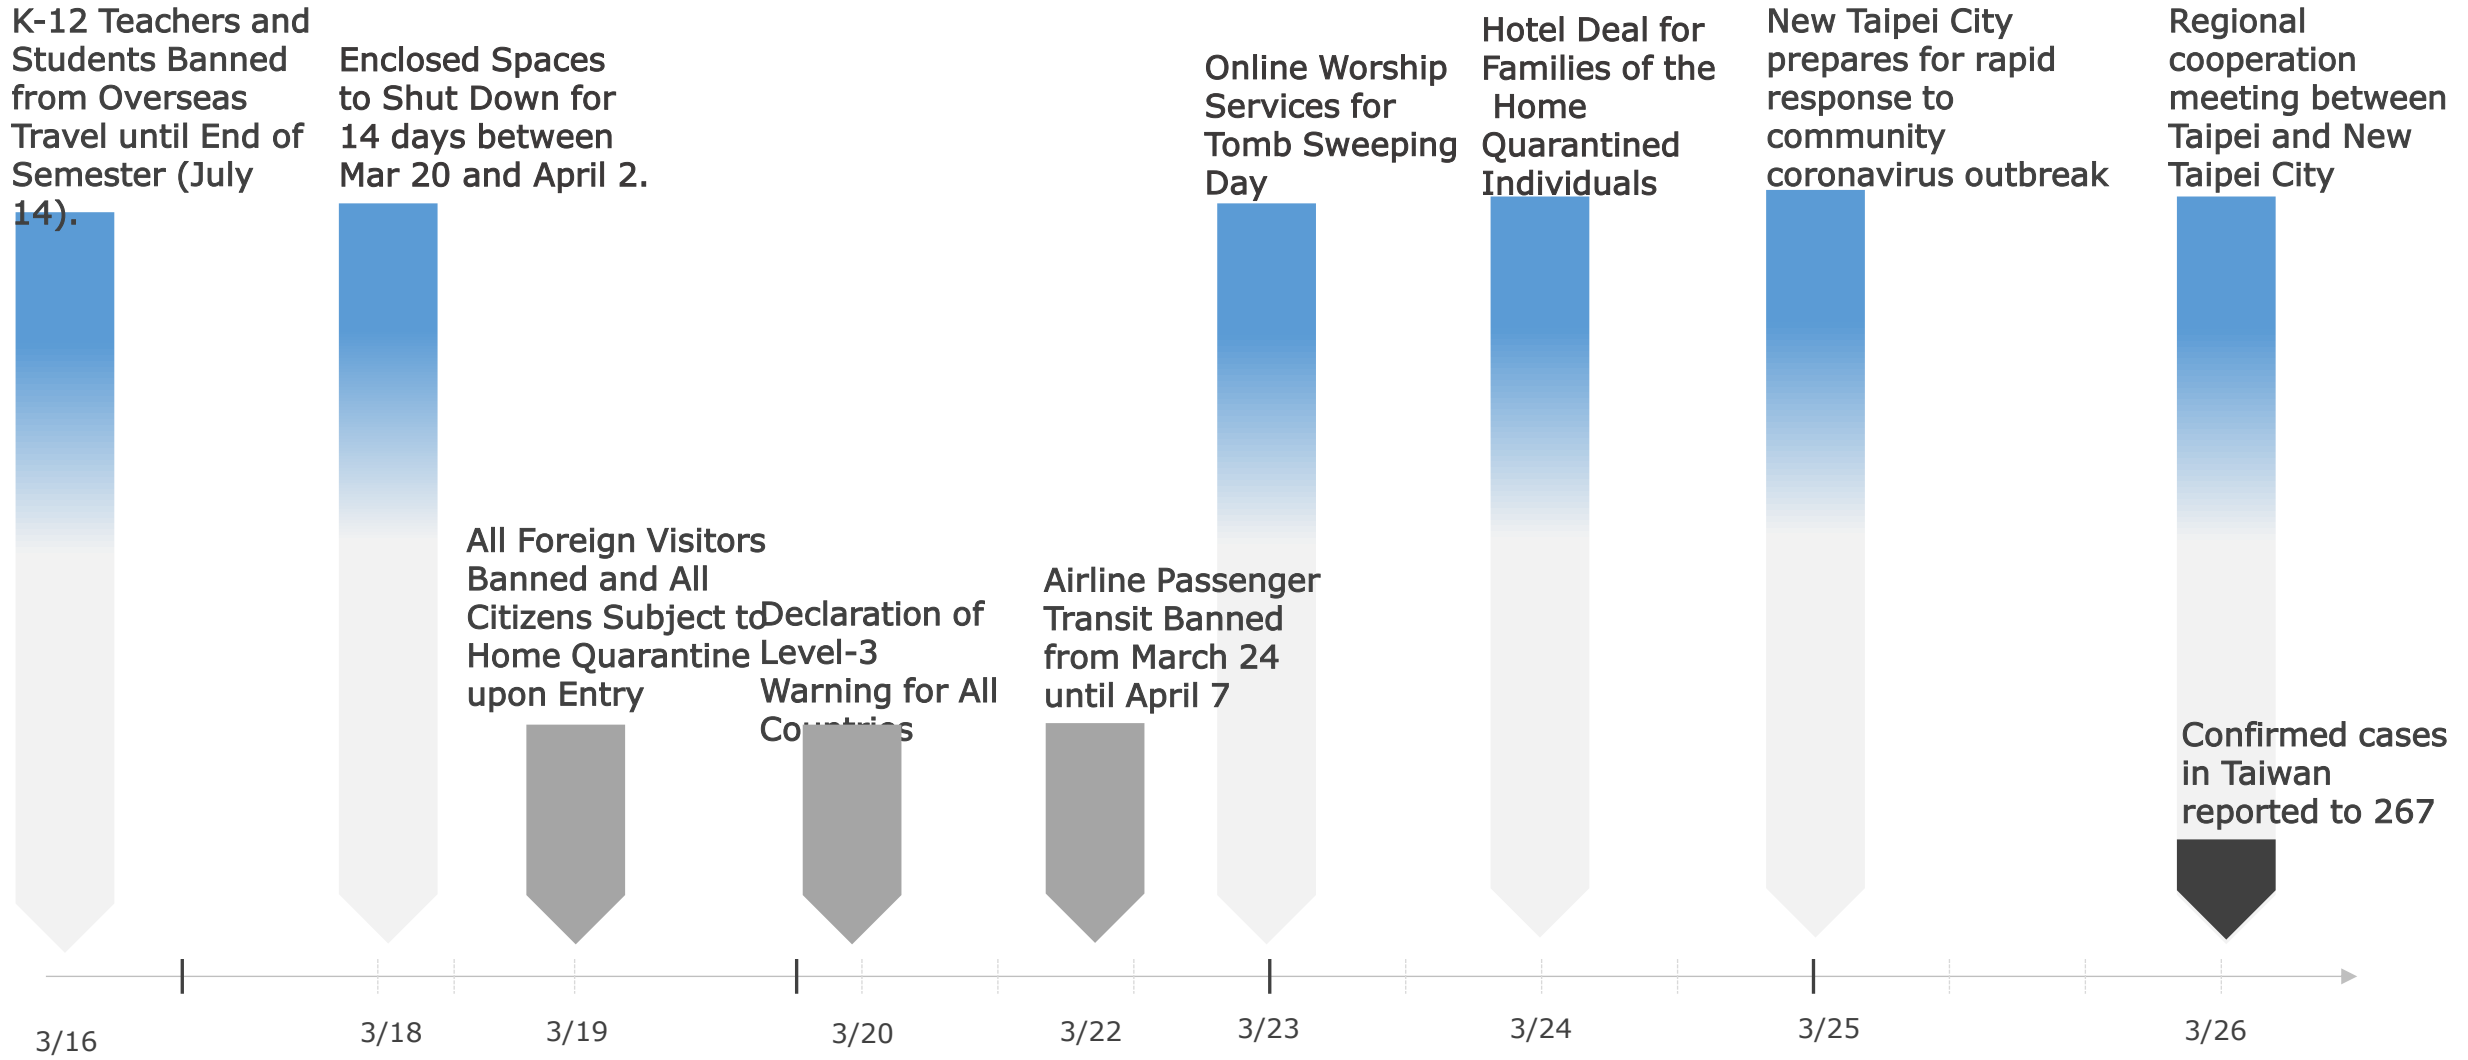

New Taipei City (NTPC)-Taiwan Epidemic Control Timeline

New Taipei City (NTPC)-Taiwan Epidemic Control Timeline

New Taipei City (NTPC)-Taiwan Epidemic Control Timeline

New Taipei City (NTPC)-Taiwan Epidemic Control Timeline