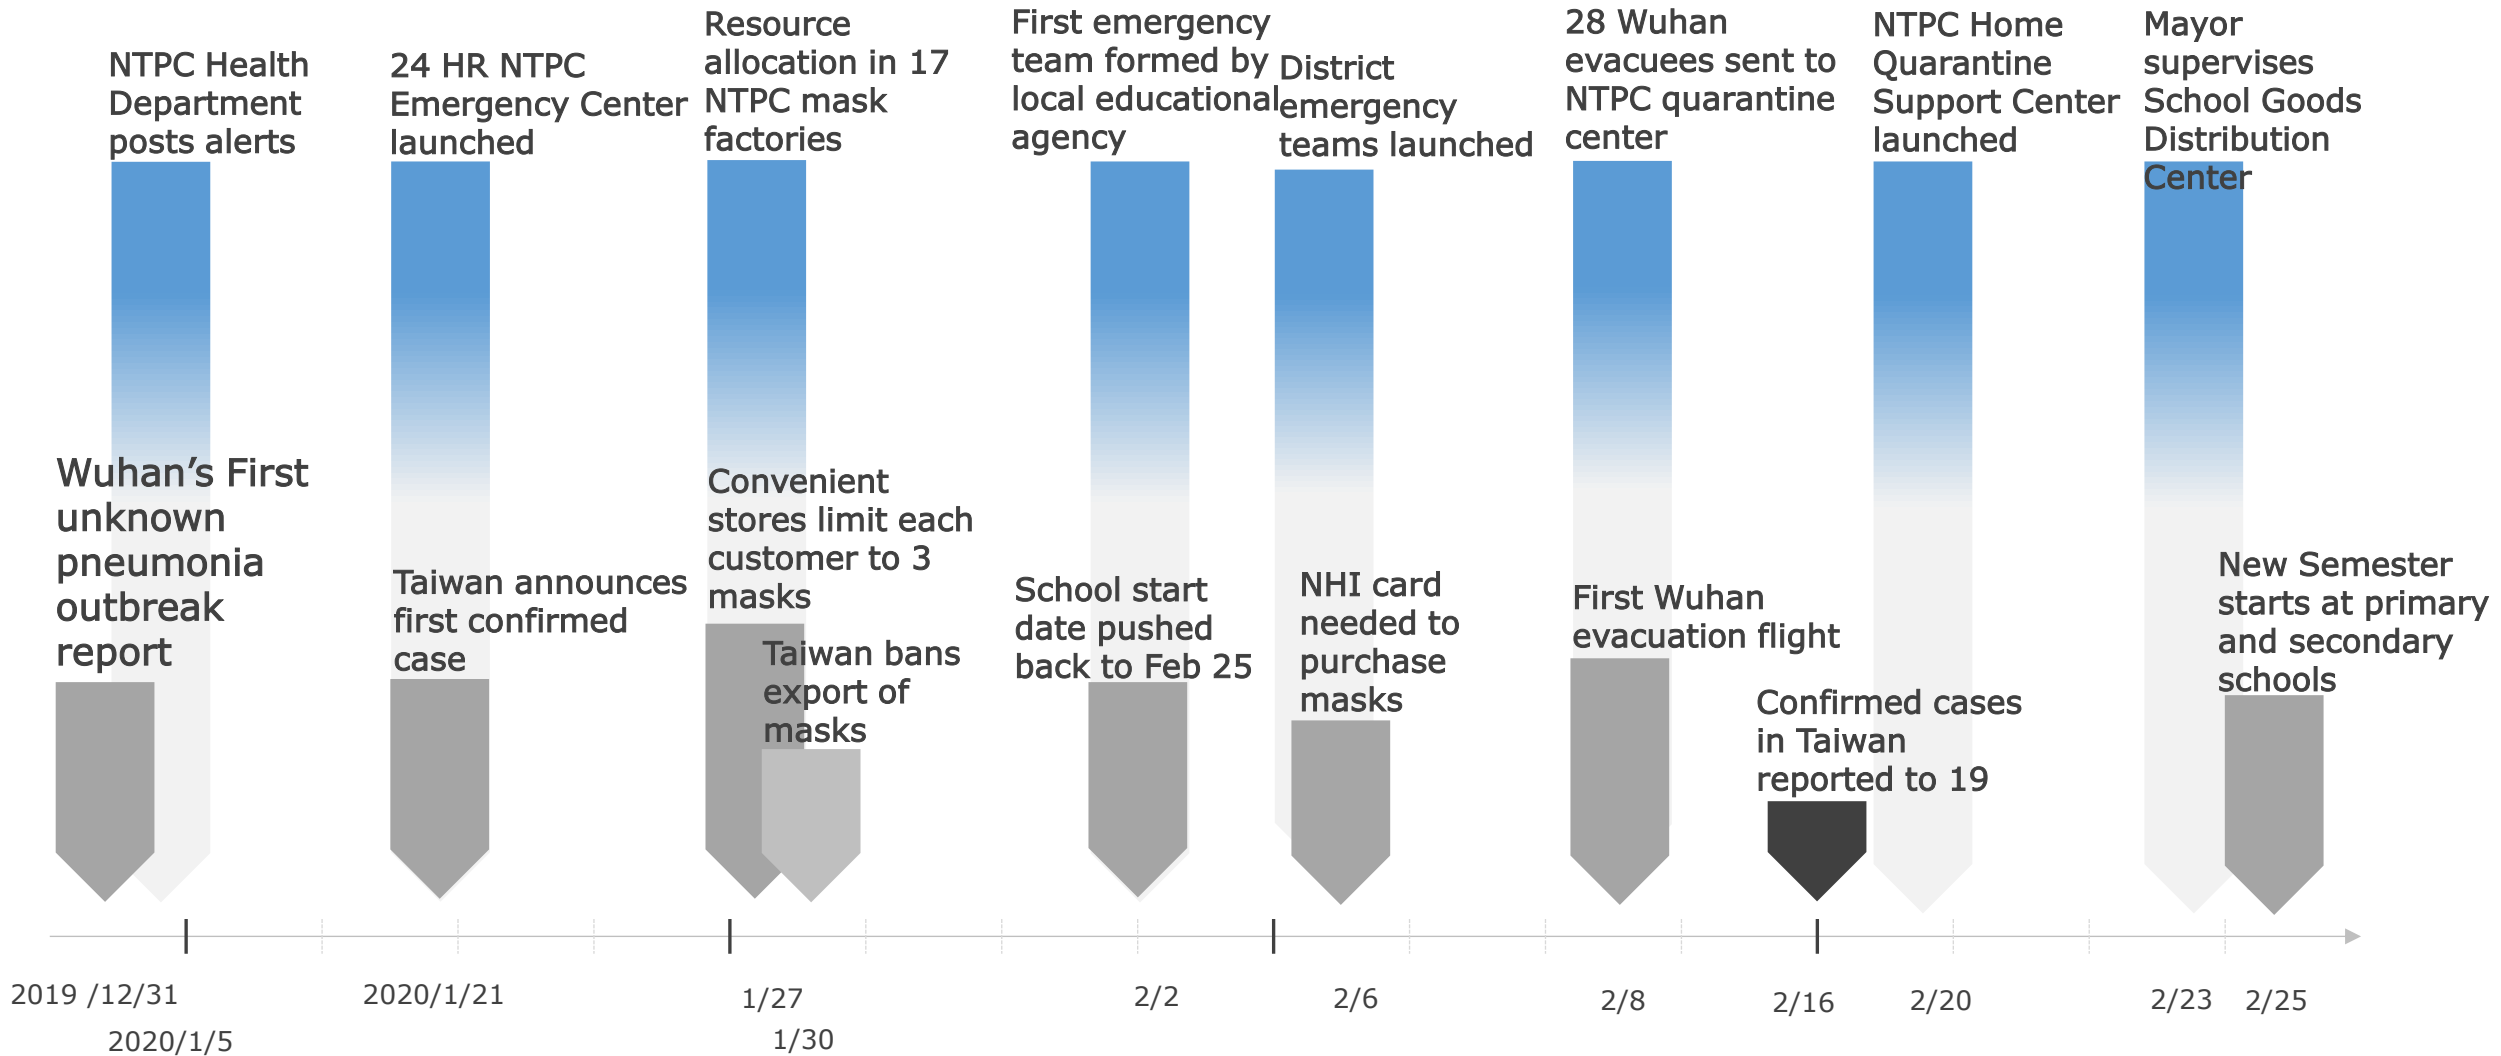

New Taipei City (NTPC)-Taiwan Epidemic Control Timeline

New Taipei City (NTPC)-Taiwan Epidemic Control Timeline

New Taipei City (NTPC)-Taiwan Epidemic Control Timeline

New Taipei City (NTPC)-Taiwan Epidemic Control Timeline