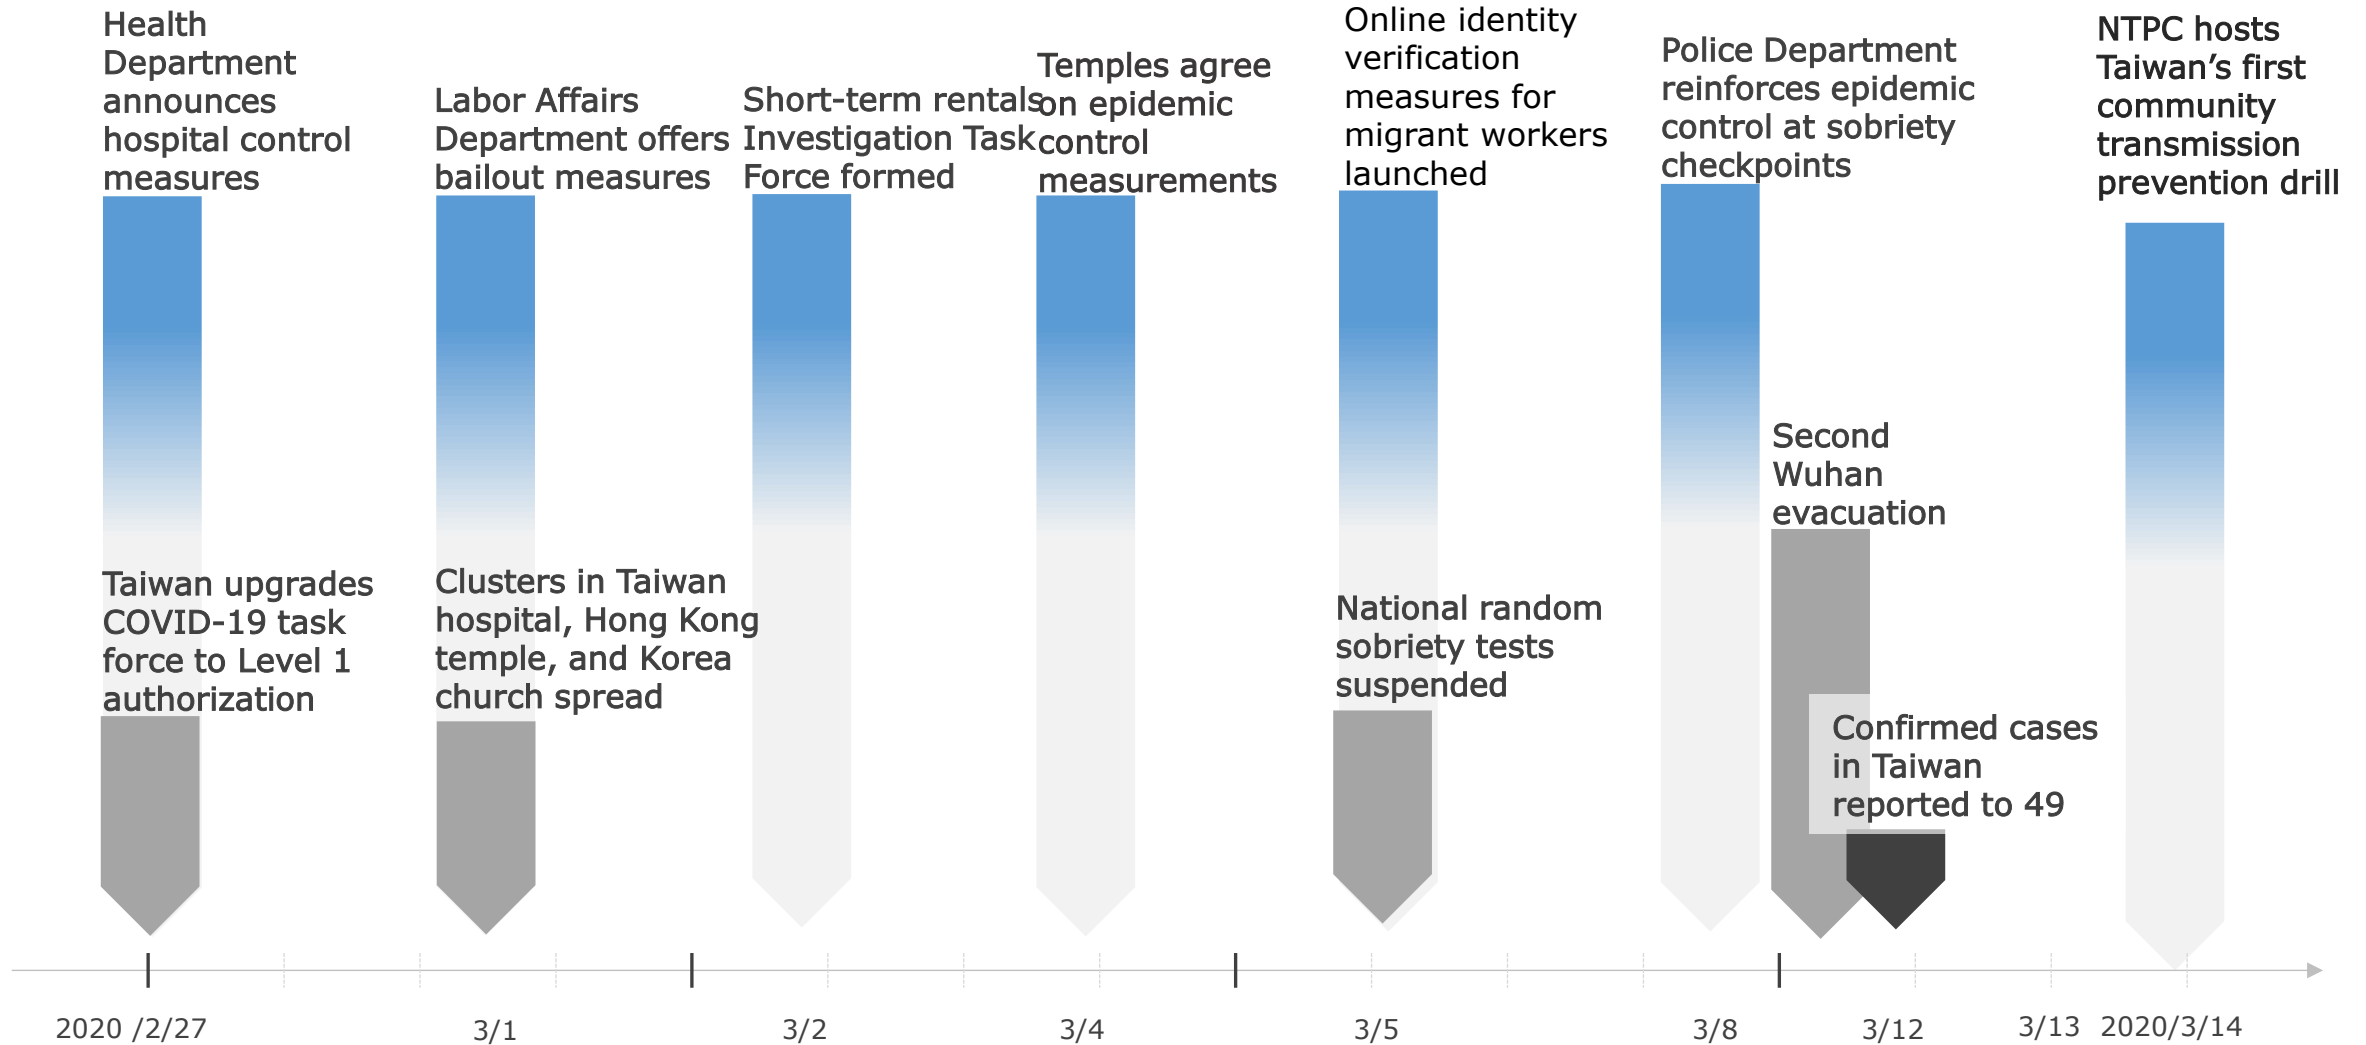

New Taipei City (NTPC)-Taiwan Epidemic Control Timeline

New Taipei City (NTPC)-Taiwan Epidemic Control Timeline

New Taipei City (NTPC)-Taiwan Epidemic Control Timeline

New Taipei City (NTPC)-Taiwan Epidemic Control Timeline